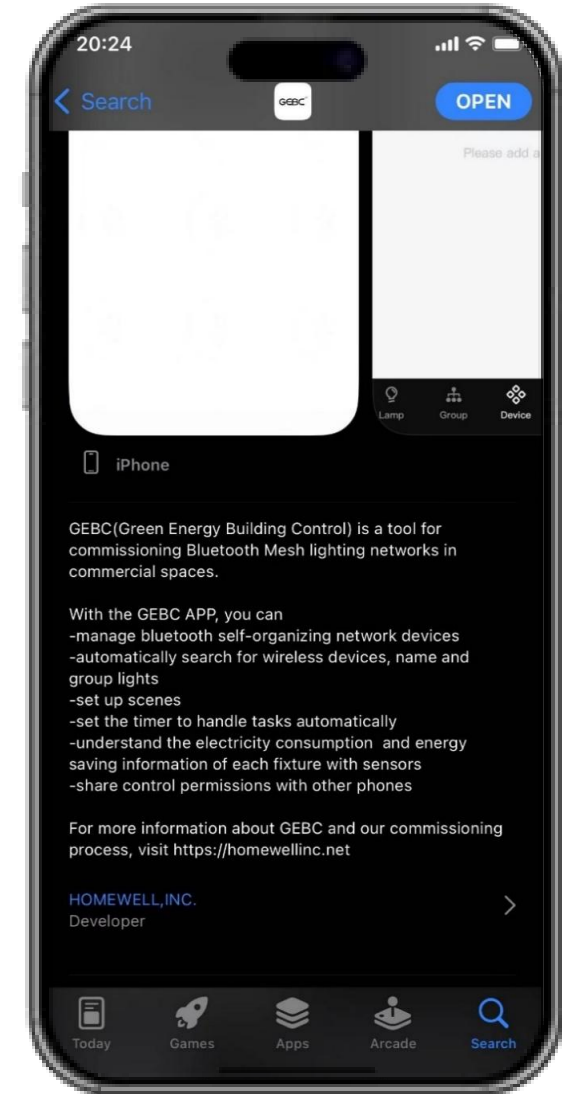

GEBC App OEM

Homewell

2024.05

App Customized Order Menu

Basic Version

1. Change App ICON & Welcome Page

Pro Version

1. Change App ICON & Welcome Page
2. Change Skin of the App, change color of each part according to VI of the App' s Owner.

Contact your sales or send email to info@homewllinc.net for a quotation.

App OEM Service

E.g. Basic Version

	Name	Description	Requirements
1	IOS Icon	ICON shows in App Store	png/jpg format image in 8 pixel (1024*1024)
	Andorid Icon	ICON shows in Google Play Store	
2	Welcome Page	1-2S the image show when you launch the App	png/jpg format image in 11 pixel, For Android: 1080*1920 For IOS: 1284 x2778 1170 x2532 For ipad: 2048x2732
3	APP Name	The App Name shows in Stores	
4	App Description	The App Description shows in Stores	

Examples

1. Icon & 3. App Name

2. Welcome Page

4. App Description

E.g. Pro Version

	Name	Description	Requirements
1	IOS Icon	ICON shows in App Store	png/jpg format image in 8 pixel (1024*1024)
	Andorid Icon	ICON shows in Google Play Store	
2	Welcome Page	1-2S the image show when you launch the App	png/jpg format image in 11 pixel, For Android: 1080*1920 For IOS: 1284 x2778 1170 x2532 For ipad: 2048x2732
3	APP Name	The App Name shows in Stores	
4	App Description	The App Description shows in Stores	
5	Color Change	A. The Main Color, Background Color, Highlight Text, Selected Icon	R:255 G:255 B:255
		B. Background Color, Text Color	R:15 G:15 B:15
		C. Background Color, Text Color, Selected Icon	R:208 G:208 B:208
		D. Background Color, Icon Color	R:246 G:246 B:246
		E. Background Color, Text Color, Icon Background Color	R:15 G:14 B:45

Examples

1. Icon & 3. App Name

2. Welcome Page

4. App Description

5. Color Change