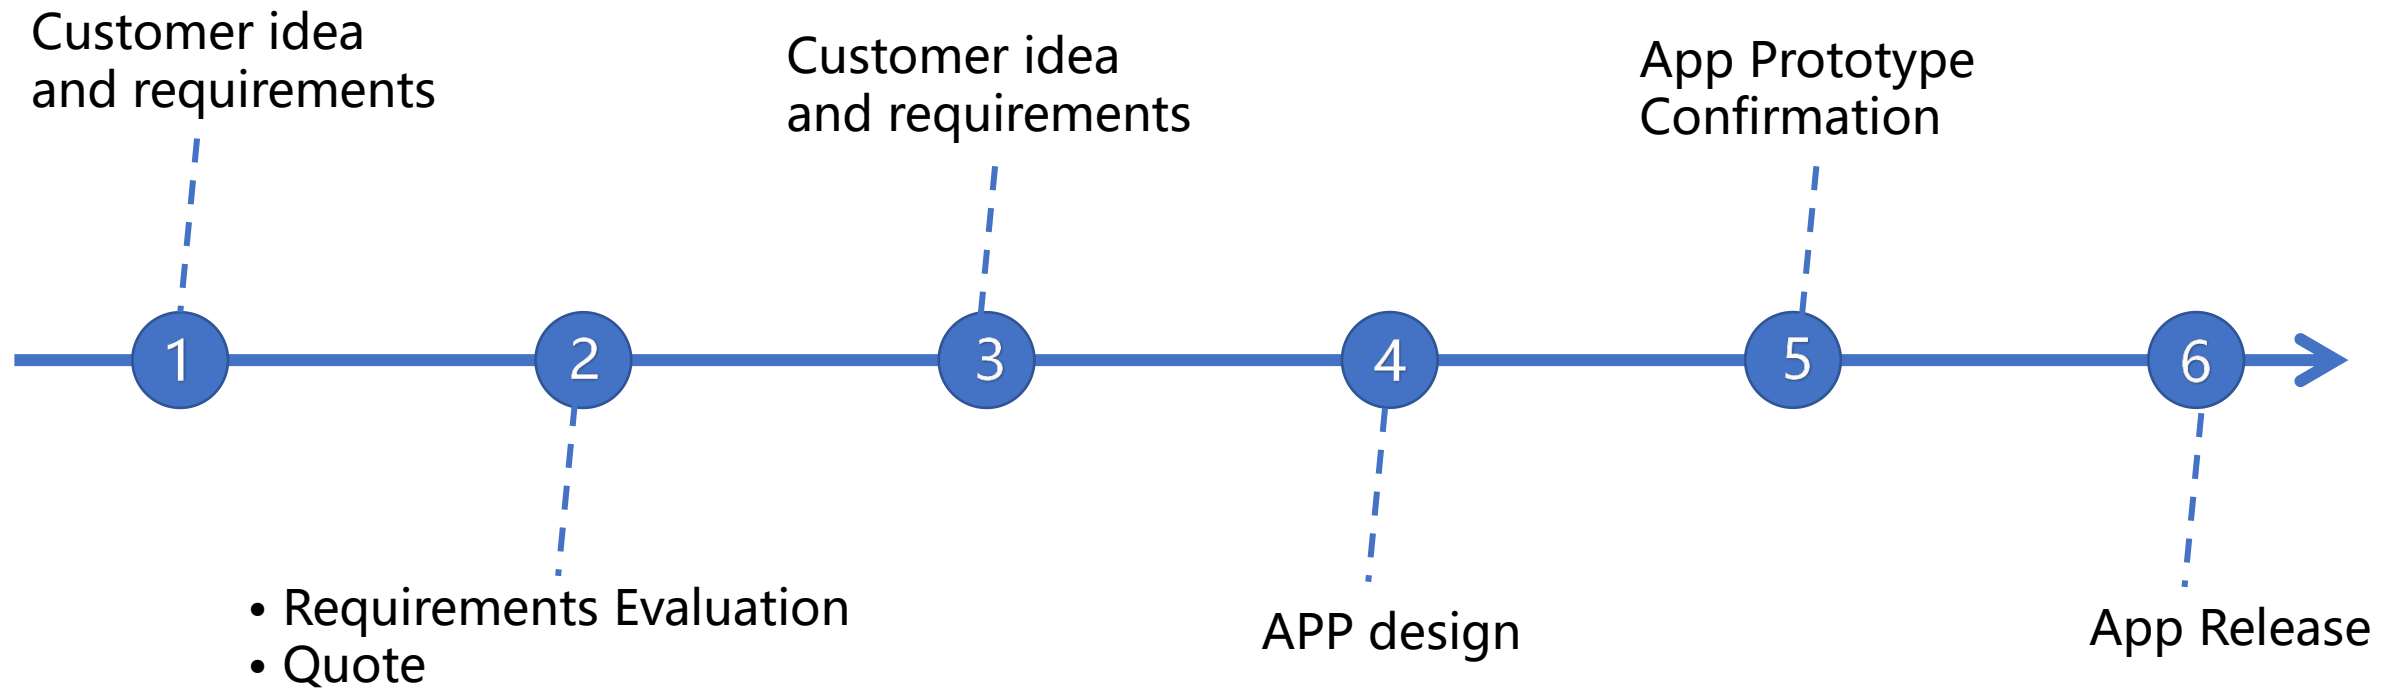

GEBC App OEM

Homewell

2024.05

App Customized Order Menu

Basic Version

1. Change App ICON & Welcome Page

Pro Version

1. Change App ICON & Welcome Page
2. Change Skin of the App, change color of each part according to VI of the App' s Owner.

Contact your sales or send email to info@homewllinc.net for a quotation.

App OEM Service

E.g. Basic Version

	Name	Description	Requirements
1	IOS Icon	ICON shows in App Store	png/jpg format image in 8 pixel (1024*1024)
	Andorid Icon	ICON shows in Google Play Store	
2	Welcome Page	1-2S the image show when you launch the App	png/jpg format image in 11 pixel, For Android: 1080*1920 For IOS: 1284 x2778 1170 x2532 For ipad: 2048x2732
3	APP Name	The App Name shows in Stores	
4	App Description	The App Description shows in Stores	

Examples

1. Icon & 3. App Name

2. Welcome Page

4. App Description

E.g. Pro Version

	Name	Description	Requirements
1	IOS Icon	ICON shows in App Store	png/jpg format image in 8 pixel (1024*1024)
	Andorid Icon	ICON shows in Google Play Store	
2	Welcome Page	1-2S the image show when you launch the App	png/jpg format image in 11 pixel, For Android: 1080*1920 For IOS: 1284 x2778 1170 x2532 For ipad: 2048x2732
3	APP Name	The App Name shows in Stores	
4	App Description	The App Description shows in Stores	
5	Color Change	A. The Main Color, Background Color, Highlight Text, Selected Icon	R:255 G:255 B:255
		B. Background Color, Text Color	R:15 G:15 B:15
		C. Background Color, Text Color, Selected Icon	R:208 G:208 B:208
		D. Background Color, Icon Color	R:246 G:246 B:246
		E. Background Color, Text Color, Icon Background Color	R:15 G:14 B:45