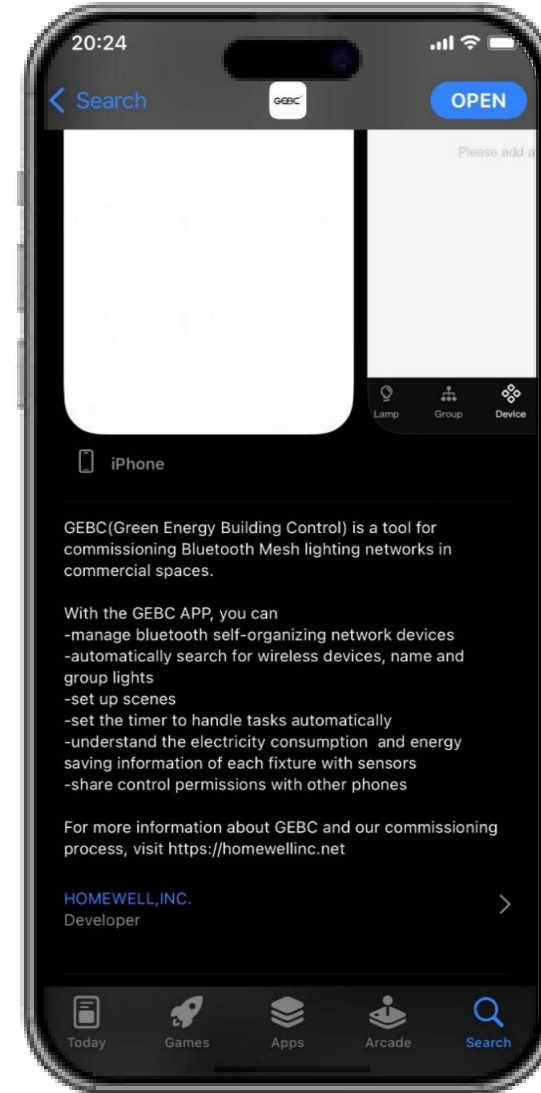

GEBC App OEM

Homewell

2024.05

App Customized Order Menu

Basic Version

1. Change App ICON & Welcome Page

Pro Version

1. Change App ICON & Welcome Page
2. Change Skin of the App, change color of each part according to VI of the App' s Owner.

Contact your sales or send email to info@homewllinc.net for a quotation.

App OEM Service

E.g. Basic Version

	Name	Description	Requirements
1	IOS Icon	ICON shows in App Store	png/jpg format image in 8 pixel (1024*1024)
	Andorid Icon	ICON shows in Google Play Store	
2	Welcome Page	1-2S the image show when you launch the App	png/jpg format image in 11 pixel, For Android: 1080*1920 For IOS: 1284 x2778 1170 x2532 For ipad: 2048x2732
3	APP Name	The App Name shows in Stores	
4	App Description	The App Description shows in Stores	

Examples

1. Icon & 3. App Name

2. Welcome Page

4. App Description

E.g. Pro Version

	Name	Description	Requirements
1	IOS Icon	ICON shows in App Store	png/jpg format image in 8 pixel (1024*1024)
	Andorid Icon	ICON shows in Google Play Store	
2	Welcome Page	1-2S the image show when you launch the App	png/jpg format image in 11 pixel, For Android: 1080*1920 For IOS: 1284 x2778 1170 x2532 For ipad: 2048x2732
3	APP Name	The App Name shows in Stores	
4	App Description	The App Description shows in Stores	
5	Color Change	A. The Main Color, Background Color, Highlight Text, Selected Icon	R:255 G:255 B:255
		B. Background Color, Text Color	R:15 G:15 B:15
		C. Background Color, Text Color, Selected Icon	R:208 G:208 B:208
		D. Background Color, Icon Color	R:246 G:246 B:246
		E. Background Color, Text Color, Icon Background Color	R:15 G:14 B:45

Examples

1. Icon & 3. App Name

2. Welcome Page

4. App Description

5. Color Change