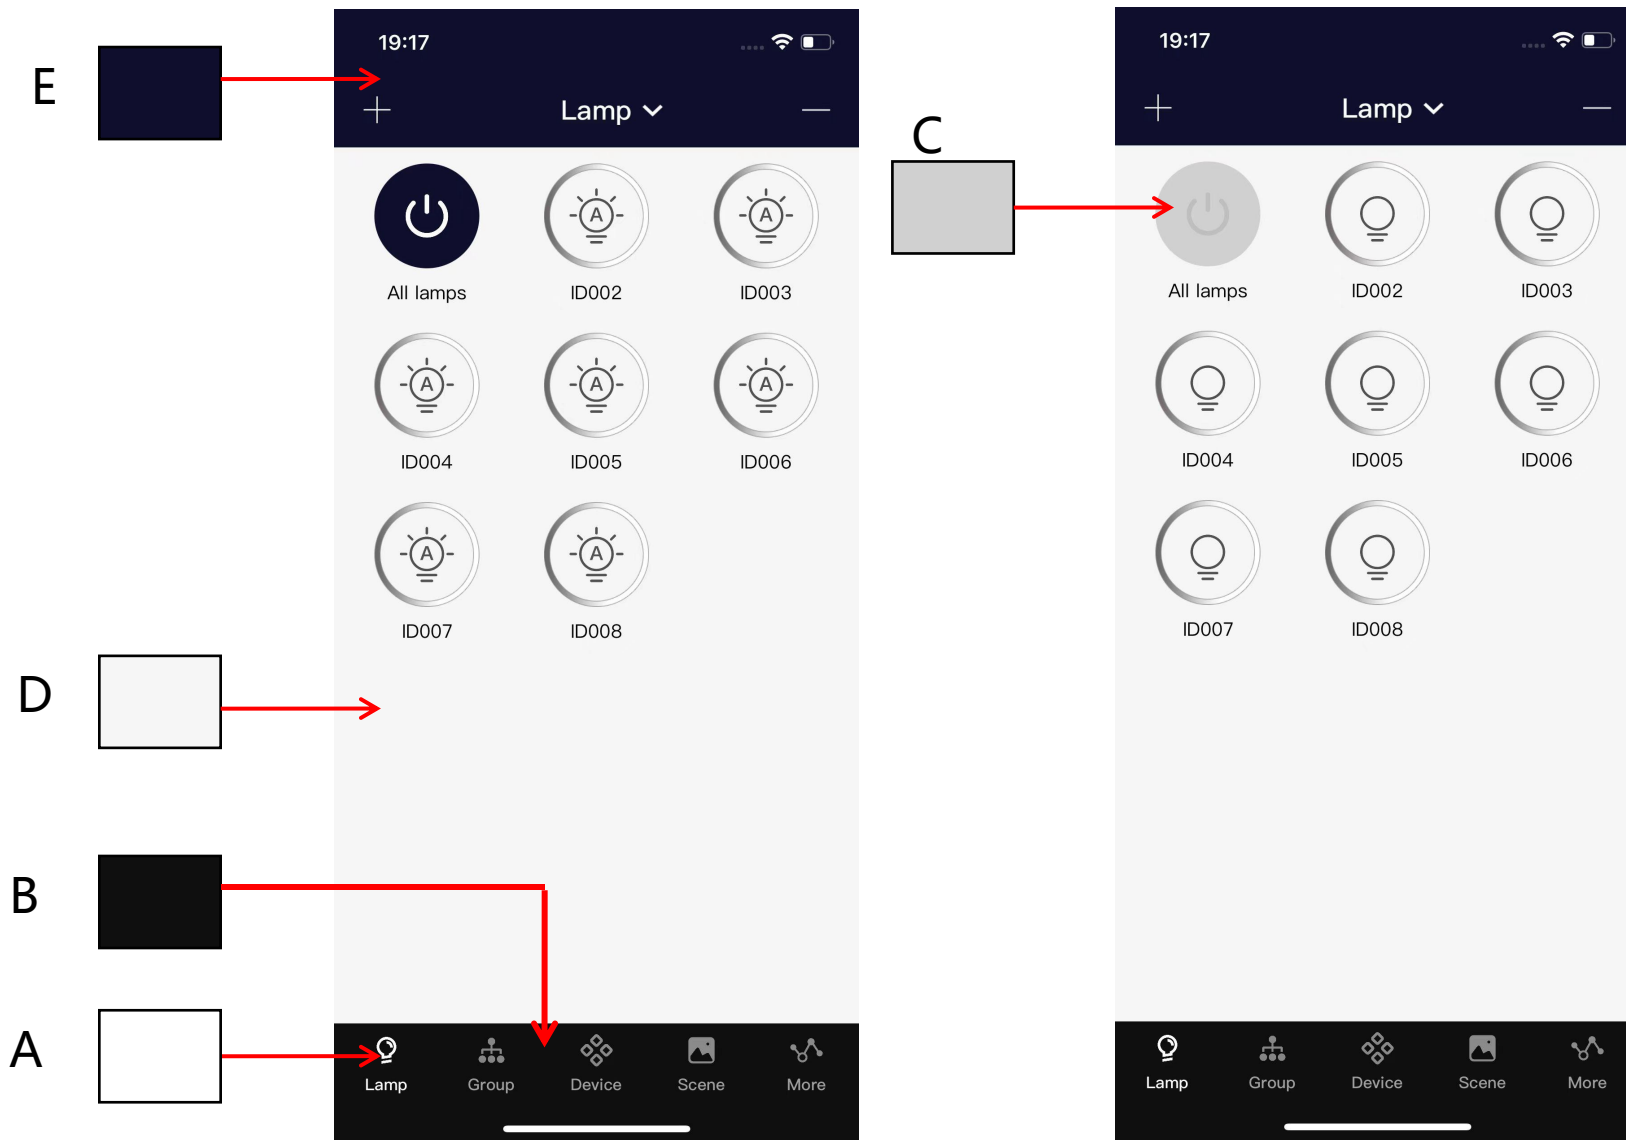

Examples

1. Icon & 3. App Name

2. Welcome Page

4. App Description

E.g. Pro Version

	Name	Description	Requirements
1	IOS Icon	ICON shows in App Store	png/jpg format image in 8 pixel (1024*1024)
	Andorid Icon	ICON shows in Google Play Store	
2	Welcome Page	1-2S the image show when you launch the App	png/jpg format image in 11 pixel, For Android: 1080*1920 For IOS: 1284 x2778 1170 x2532 For ipad: 2048x2732
3	APP Name	The App Name shows in Stores	
4	App Description	The App Description shows in Stores	
5	Color Change	A. The Main Color, Background Color, Highlight Text, Selected Icon	R:255 G:255 B:255
		B. Background Color, Text Color	R:15 G:15 B:15
		C. Background Color, Text Color, Selected Icon	R:208 G:208 B:208
		D. Background Color, Icon Color	R:246 G:246 B:246
		E. Background Color, Text Color, Icon Background Color	R:15 G:14 B:45

Examples

1. Icon & 3. App Name

2. Welcome Page

4. App Description

5. Color Change